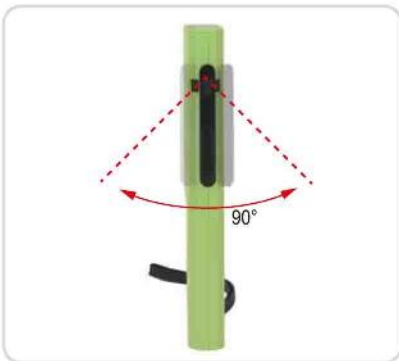

CORDLESS LED PEN LIGHT

JF4004+1

	COB LED	2W SMD+2W LED
	BATTERY	3.7V 1600mAh Li-ion
	LUMEN	180lm+170lm
	WORKING TIME (Approx)	3.5h/3.5h
	CHARGING TIME (Approx)	4.5h
	IK	07
	MAGNET	2 PCS